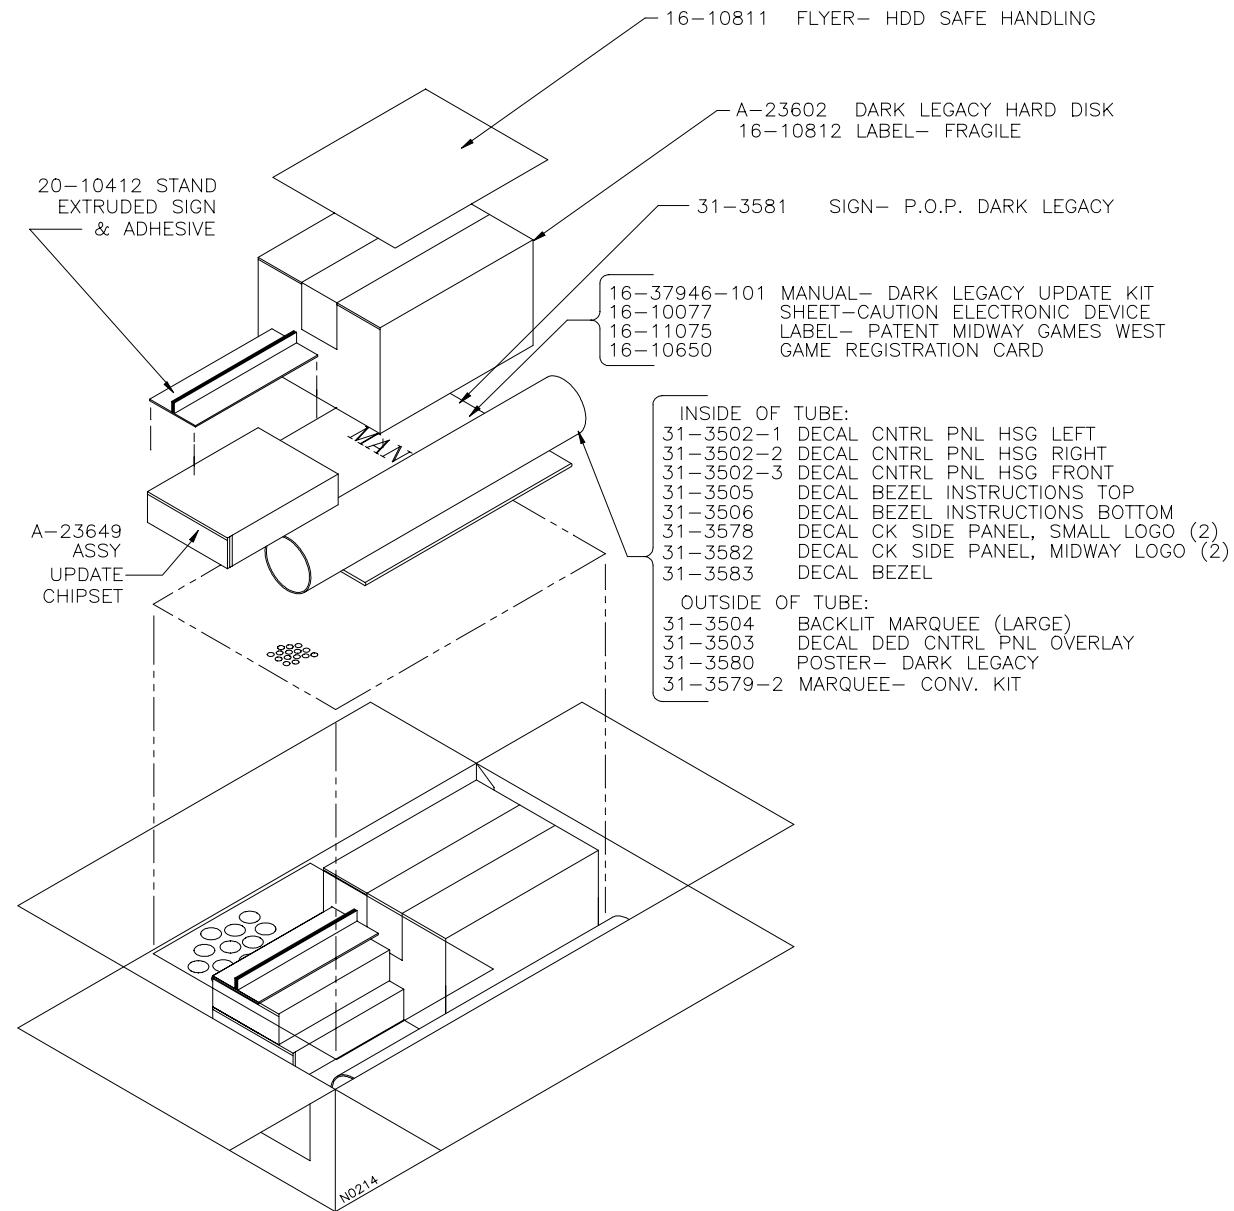

PACKAGING OF KIT COMPONENTS