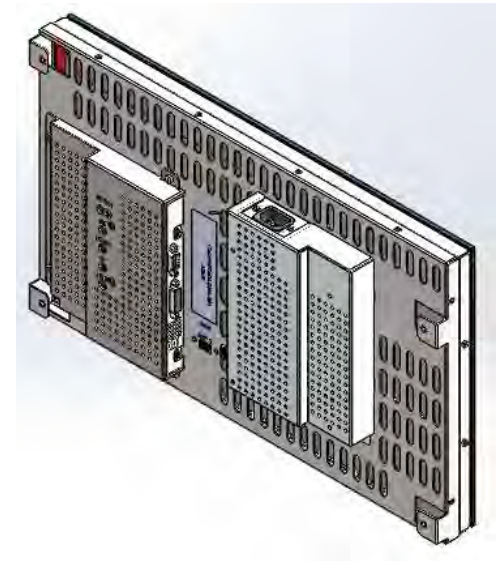

Game Manufacturer: IGT
Game Model: G20 Version 2, G20 Upgrades

Game Display Sizes:

Upper: 20" Glass, 16:9 Aspect Ratio

Lower: 20" Touch, 16:9 Aspect Ratio

Option for a 20" MLD Touch Lower, 16:9

OEM Monitor Model #:

Tovis - L2065S3ANO, Touch

Tovis - L2065SDANO, Touch

Kortek - KTL200S-03, Glass

IGT - 69972105W

Ceronix Part Numbers:

CPA6080 – Glass, Wide Viewing Angle, 16:9

CPA6082 – Glass, Standard Viewing Angle, 16:9

CPA6067 – Serial Touch, Wide Viewing Angle, 16:9

CPA6081 – USB Touch, Standard Viewing Angle, 16:9

MLD Replacement in Development