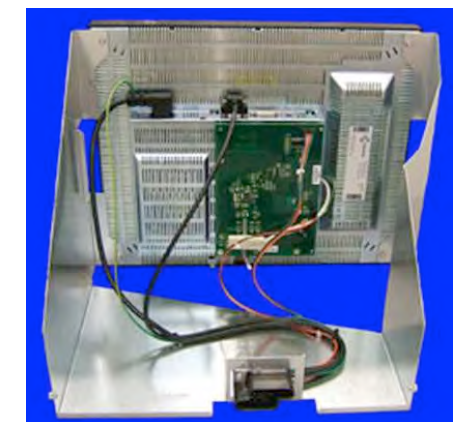

Game Manufacturer: IGT

Game Model: AVP, Slant

Game Display Sizes: 19" Touch, 5:4 Aspect Ratio

OEM Monitor Model #:

Ceronix Part Numbers:

CPA2420- Netplex Touch, Standard Viewing Angle, 25 Pin, 5:4, Includes Game Bezel

CPA3065- USB Touch, Wide Viewing Angle, 25 Pin, 5:4, Includes Game Bezel

CPA4096L- Netplex Touch, Wide Viewing Angle, 25 Pin, 5:4, Includes Game Bezel