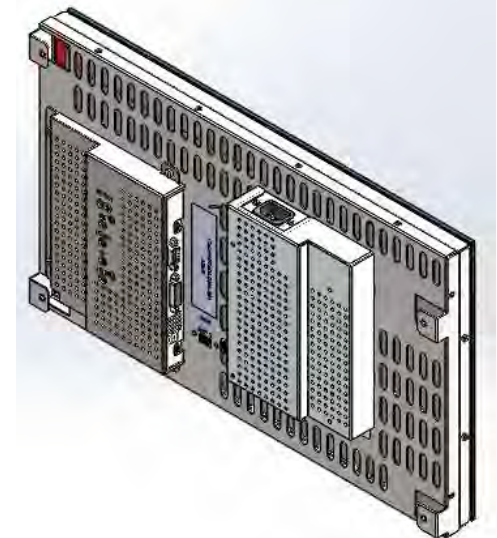

MLD Replacement in Development

Game Image Courtesy IGT

Monitors in Engineering Development

Game Images Courtesy IGT

Game Manufacturer: IGT

Game Model: Mini Bertha

Game Display Sizes: 26" Touch, 16:9

Game Image Courtesy JP Slots